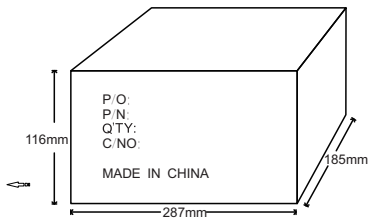

Rev.	Rev. Date	Modified By	Brief Description

Unit package  
Size: 287mm(L)\*185mm(W)\*116mm(H)  
Weight: XX LBS

P/O: 1602246  
P/N: 210813  
Q'TY: 40 PCS  
C/NO: C1

MADE IN CHINA

Carton Size: 287mm(L)\*185mm(W)\*116mm(H)  
Carton Quantity: 40 pcs  
Carton Weight: XX LBS

PIN: 210813  
QTY: 40 PCS  
N.W.: KGS  
G.W.: KGS  
Date Code: -2017  
Vender Code: PS01172

DRAWN BY

DATE:  
2017/01/07DESCRIPTION:  
LED B10 120V 2W clear 2700K

CHECKED BY

SHEET 1 of 1

ITEM NO. 210813

APPROVED BY

SCALE 1:1

REV. 00

UNIT: mm