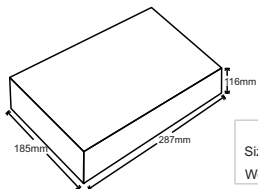

Rev.	Rev. Date	Modified By	Brief Description

Unit package  
Size: 287mm(L)\*185mm(W)\*116mm(H)  
Weight: XX LBS

P/O: 1602246  
P/N: 210813  
Q'TY: 40 PCS  
C/NO: C1

MADE IN CHINA

Carton Size: 287mm(L)\*185mm(W)\*116mm(H)  
Carton Quantity: 40 pcs  
Carton Weight: XX LBS

PIN: 210813  
QTY: 40 PCS  
N.W.: KGS  
G.W.: KGS  
Date Code: -2017  
Vender Code: PS01172

DRAWN BY

DATE:  
2017/01/07DESCRIPTION:  
LED B10 120V 2W clear 2700K

CHECKED BY

SHEET 1 of 1

ITEM NO. 210813

APPROVED BY

SCALE 1:1

REV. 00

UNIT: mm